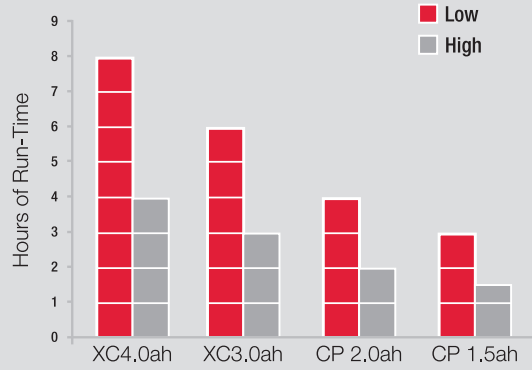

UP TO 8 HOURS OF RUN-TIME

LED Light

Powered by 8 LEDs
1,100 Lumens / 1,300 Lux

Impact Resistant Lens

Designed to withstand drops and other abusive conditions - replaceable lens extends the life of the light