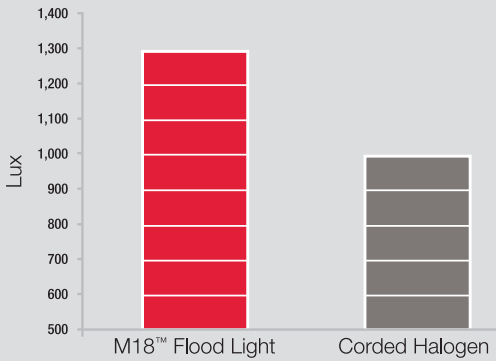

### UP TO 30% BRIGHTER THAN 250W HALOGEN